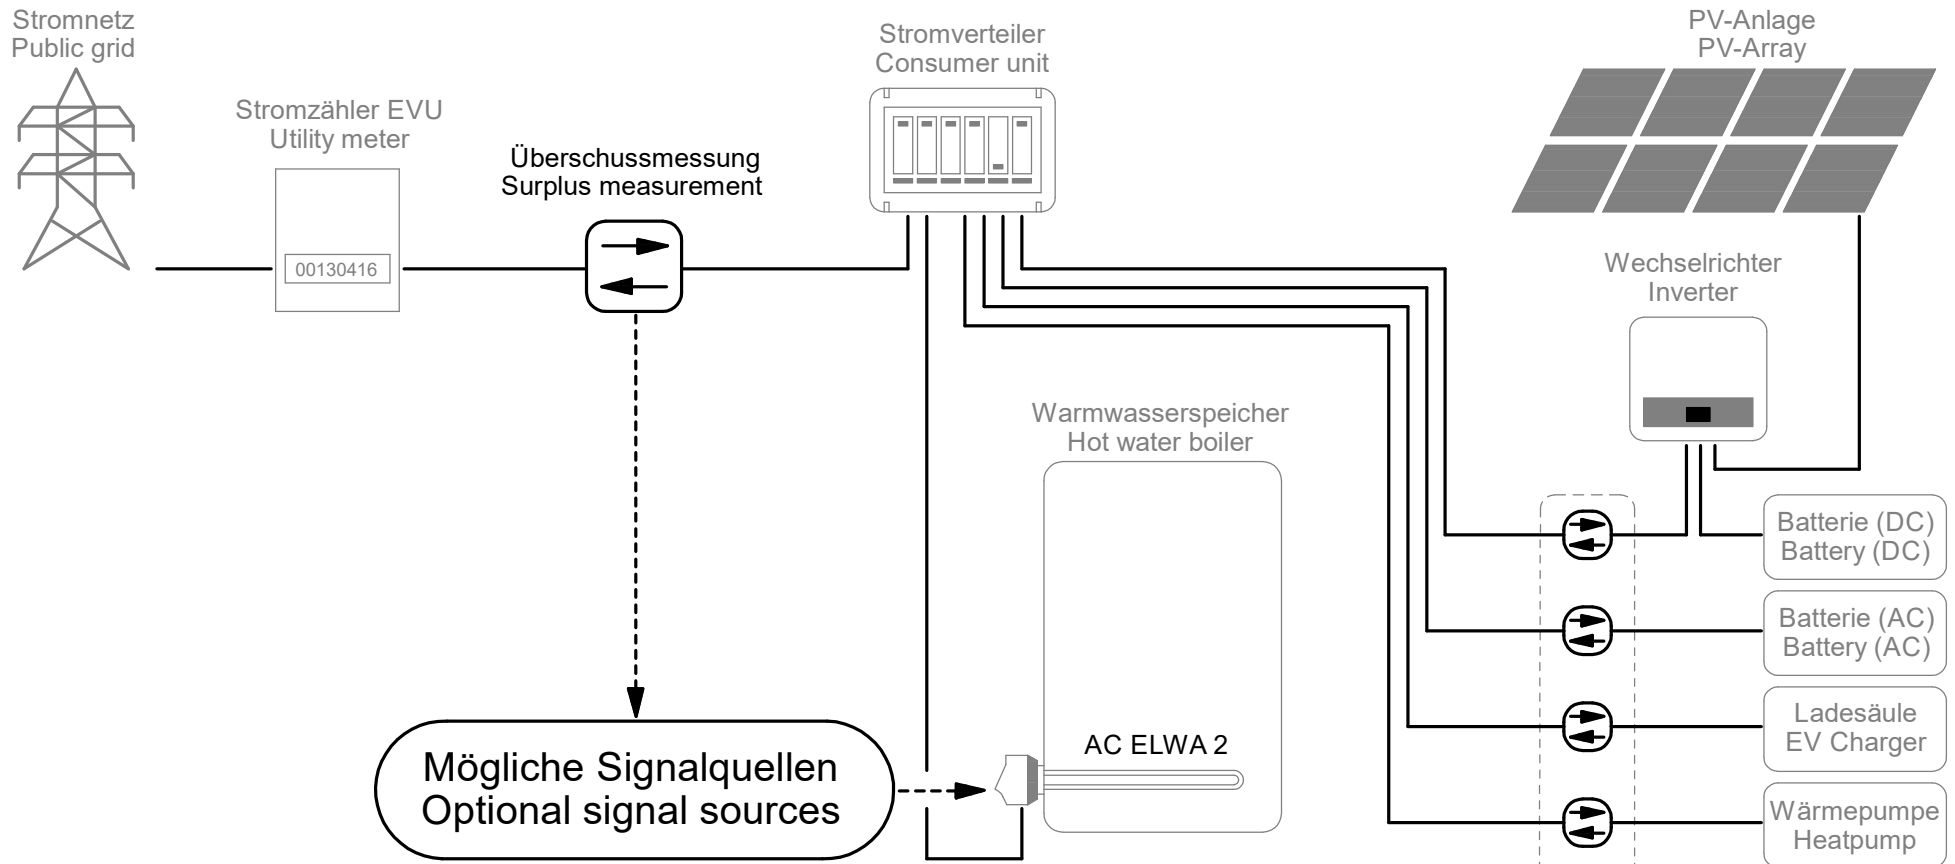

Systemübersicht (netzgekoppelte Anlage) / System overview (on-grid system)

my-PV WiFi Meter

<https://www.my-pv.com/de/produkte/my-pv-wifi-meter>

<https://www.my-pv.com/en/products/my-pv-wifi-meter-en>

oder / or

These four measured variables can OPTIONALLY be detected for display in the live.my-pv.com cloud. They have NO relevance for the operation of the my-PV device